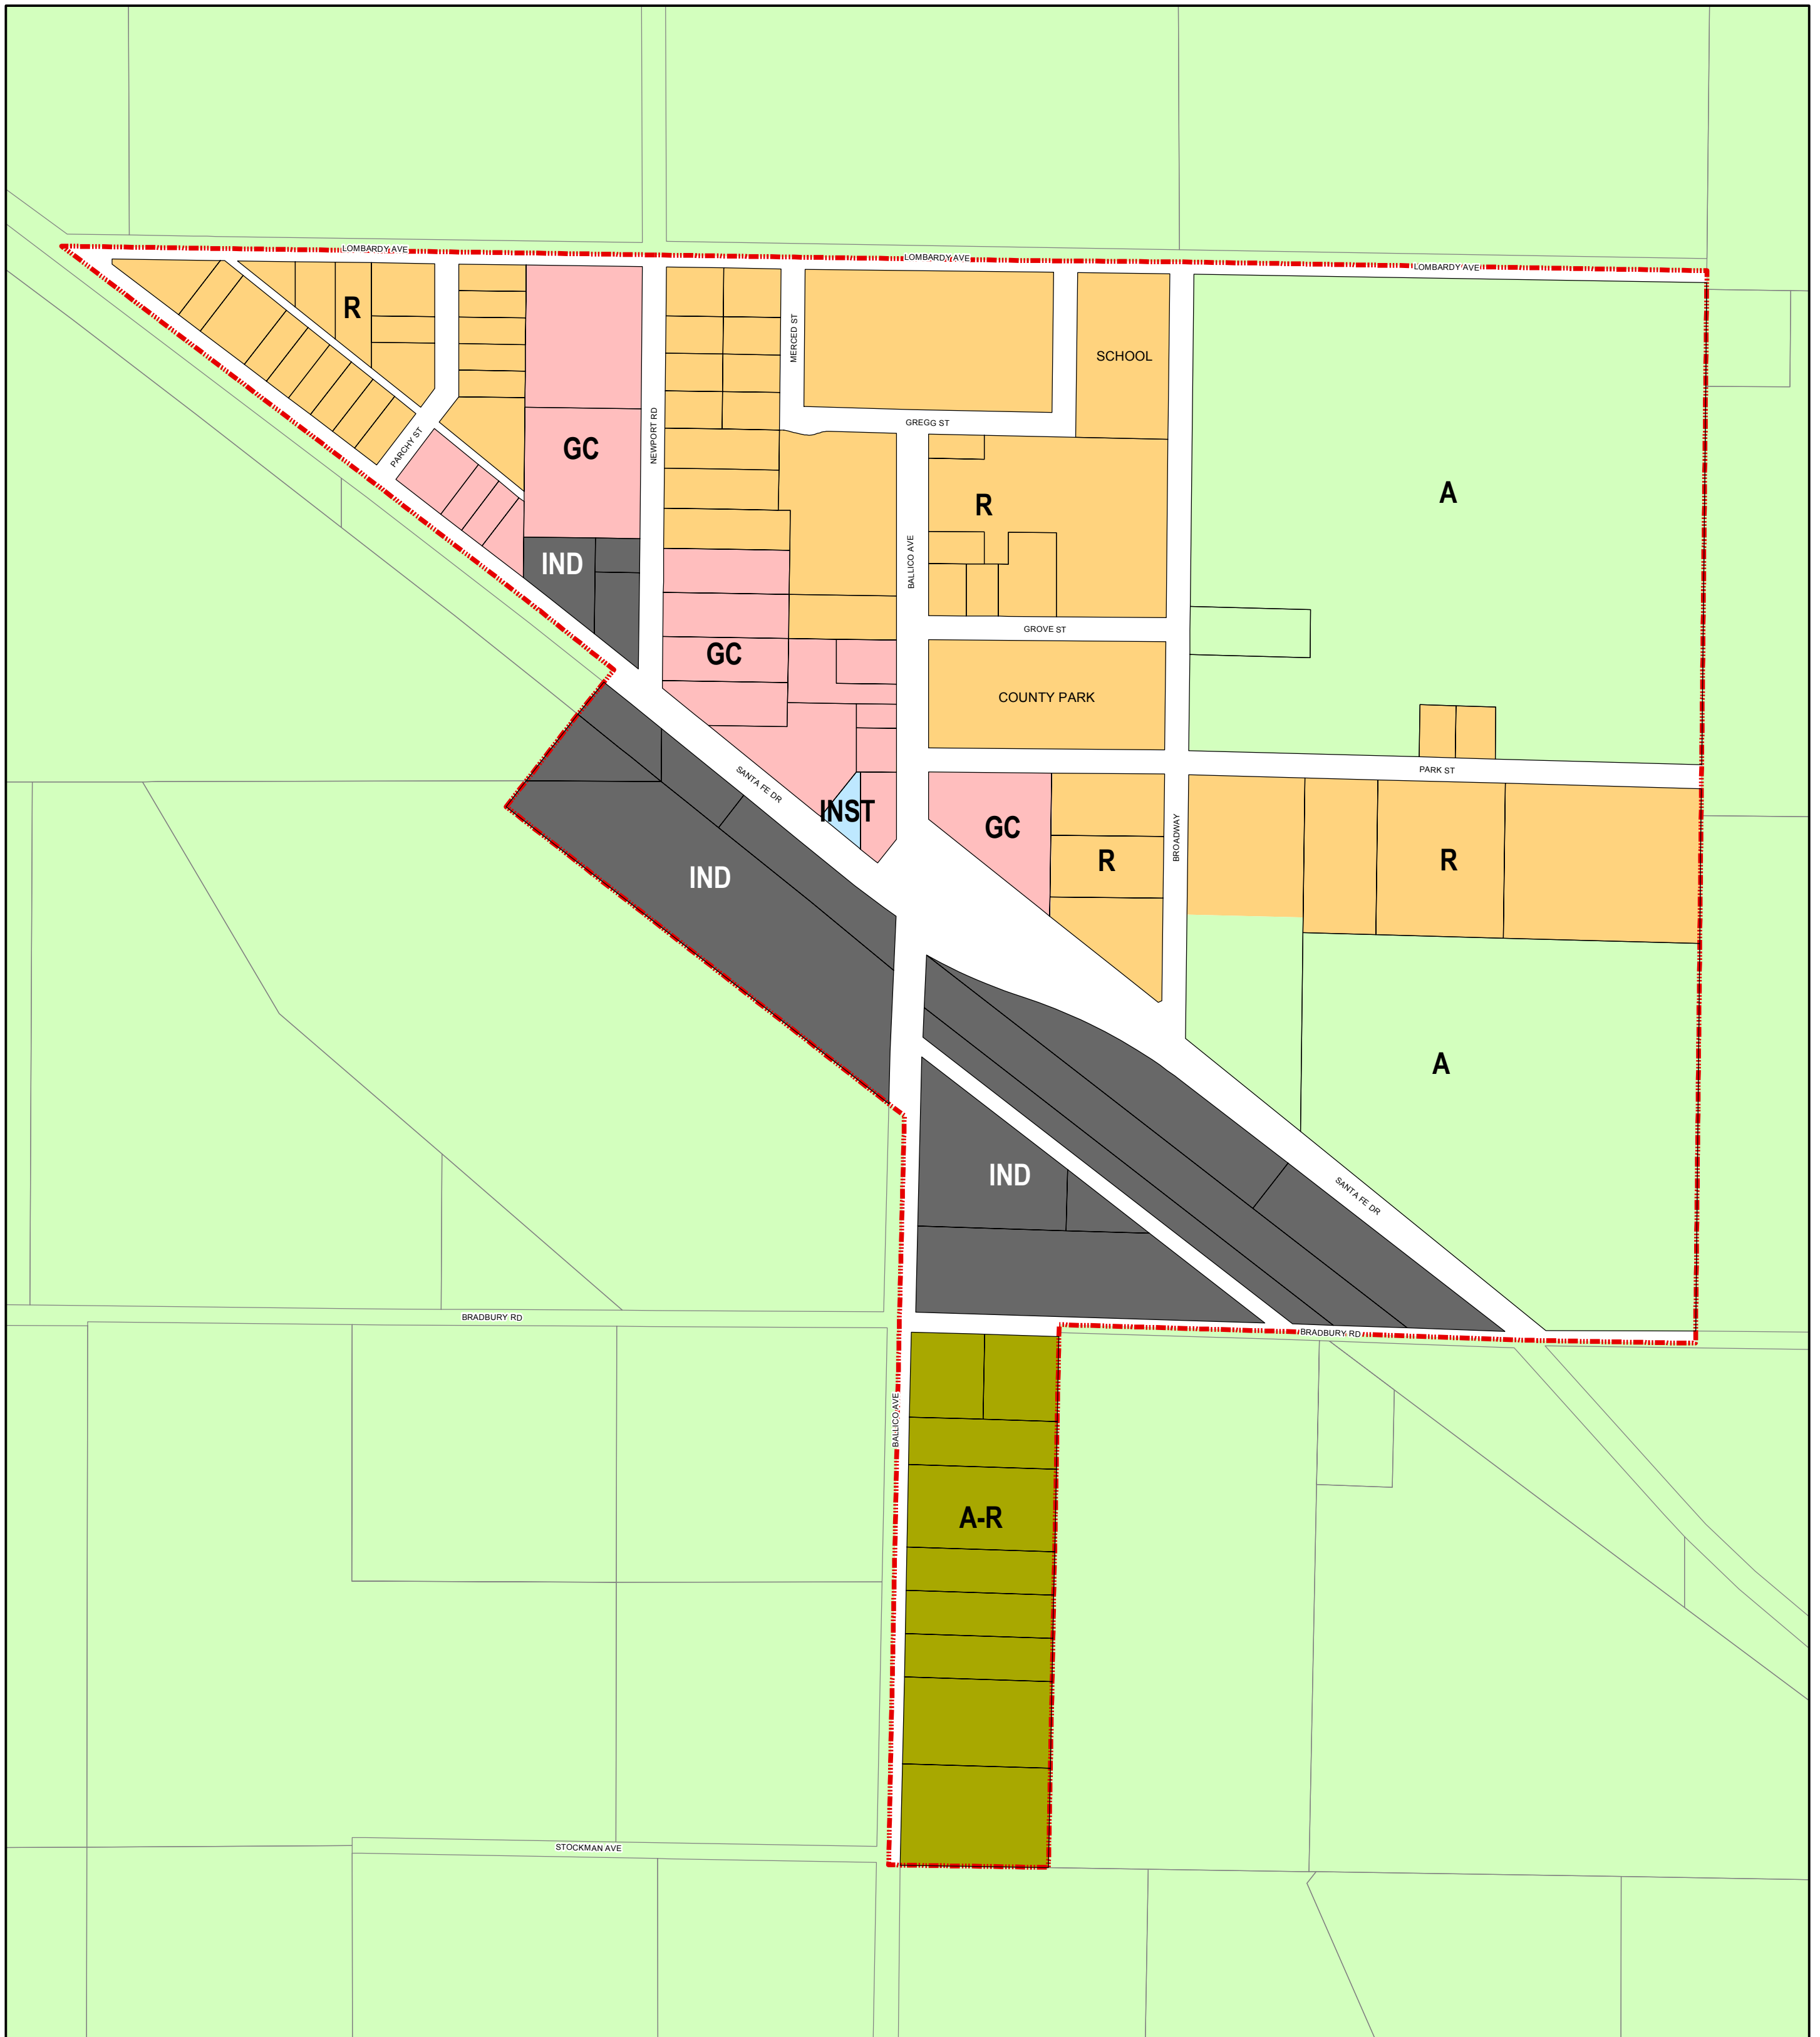

General Plan - Community of Ballico

Merced Data
Special Services Inc.
369 W. 18th Street
Merced, CA 95340
(209) 723-3153
FAX (209) 723-0322

Legend

Merced County General Plan

Parcels	A - Agriculture	IND - Industrial
SUDP	A-R - Agricultural Residential	INST - Institutional
	GC - General Commercial	R - Residential

Data Sources: Merced County Planning Dept,
Merced County Association of Governments

Updated: November 15, 2007