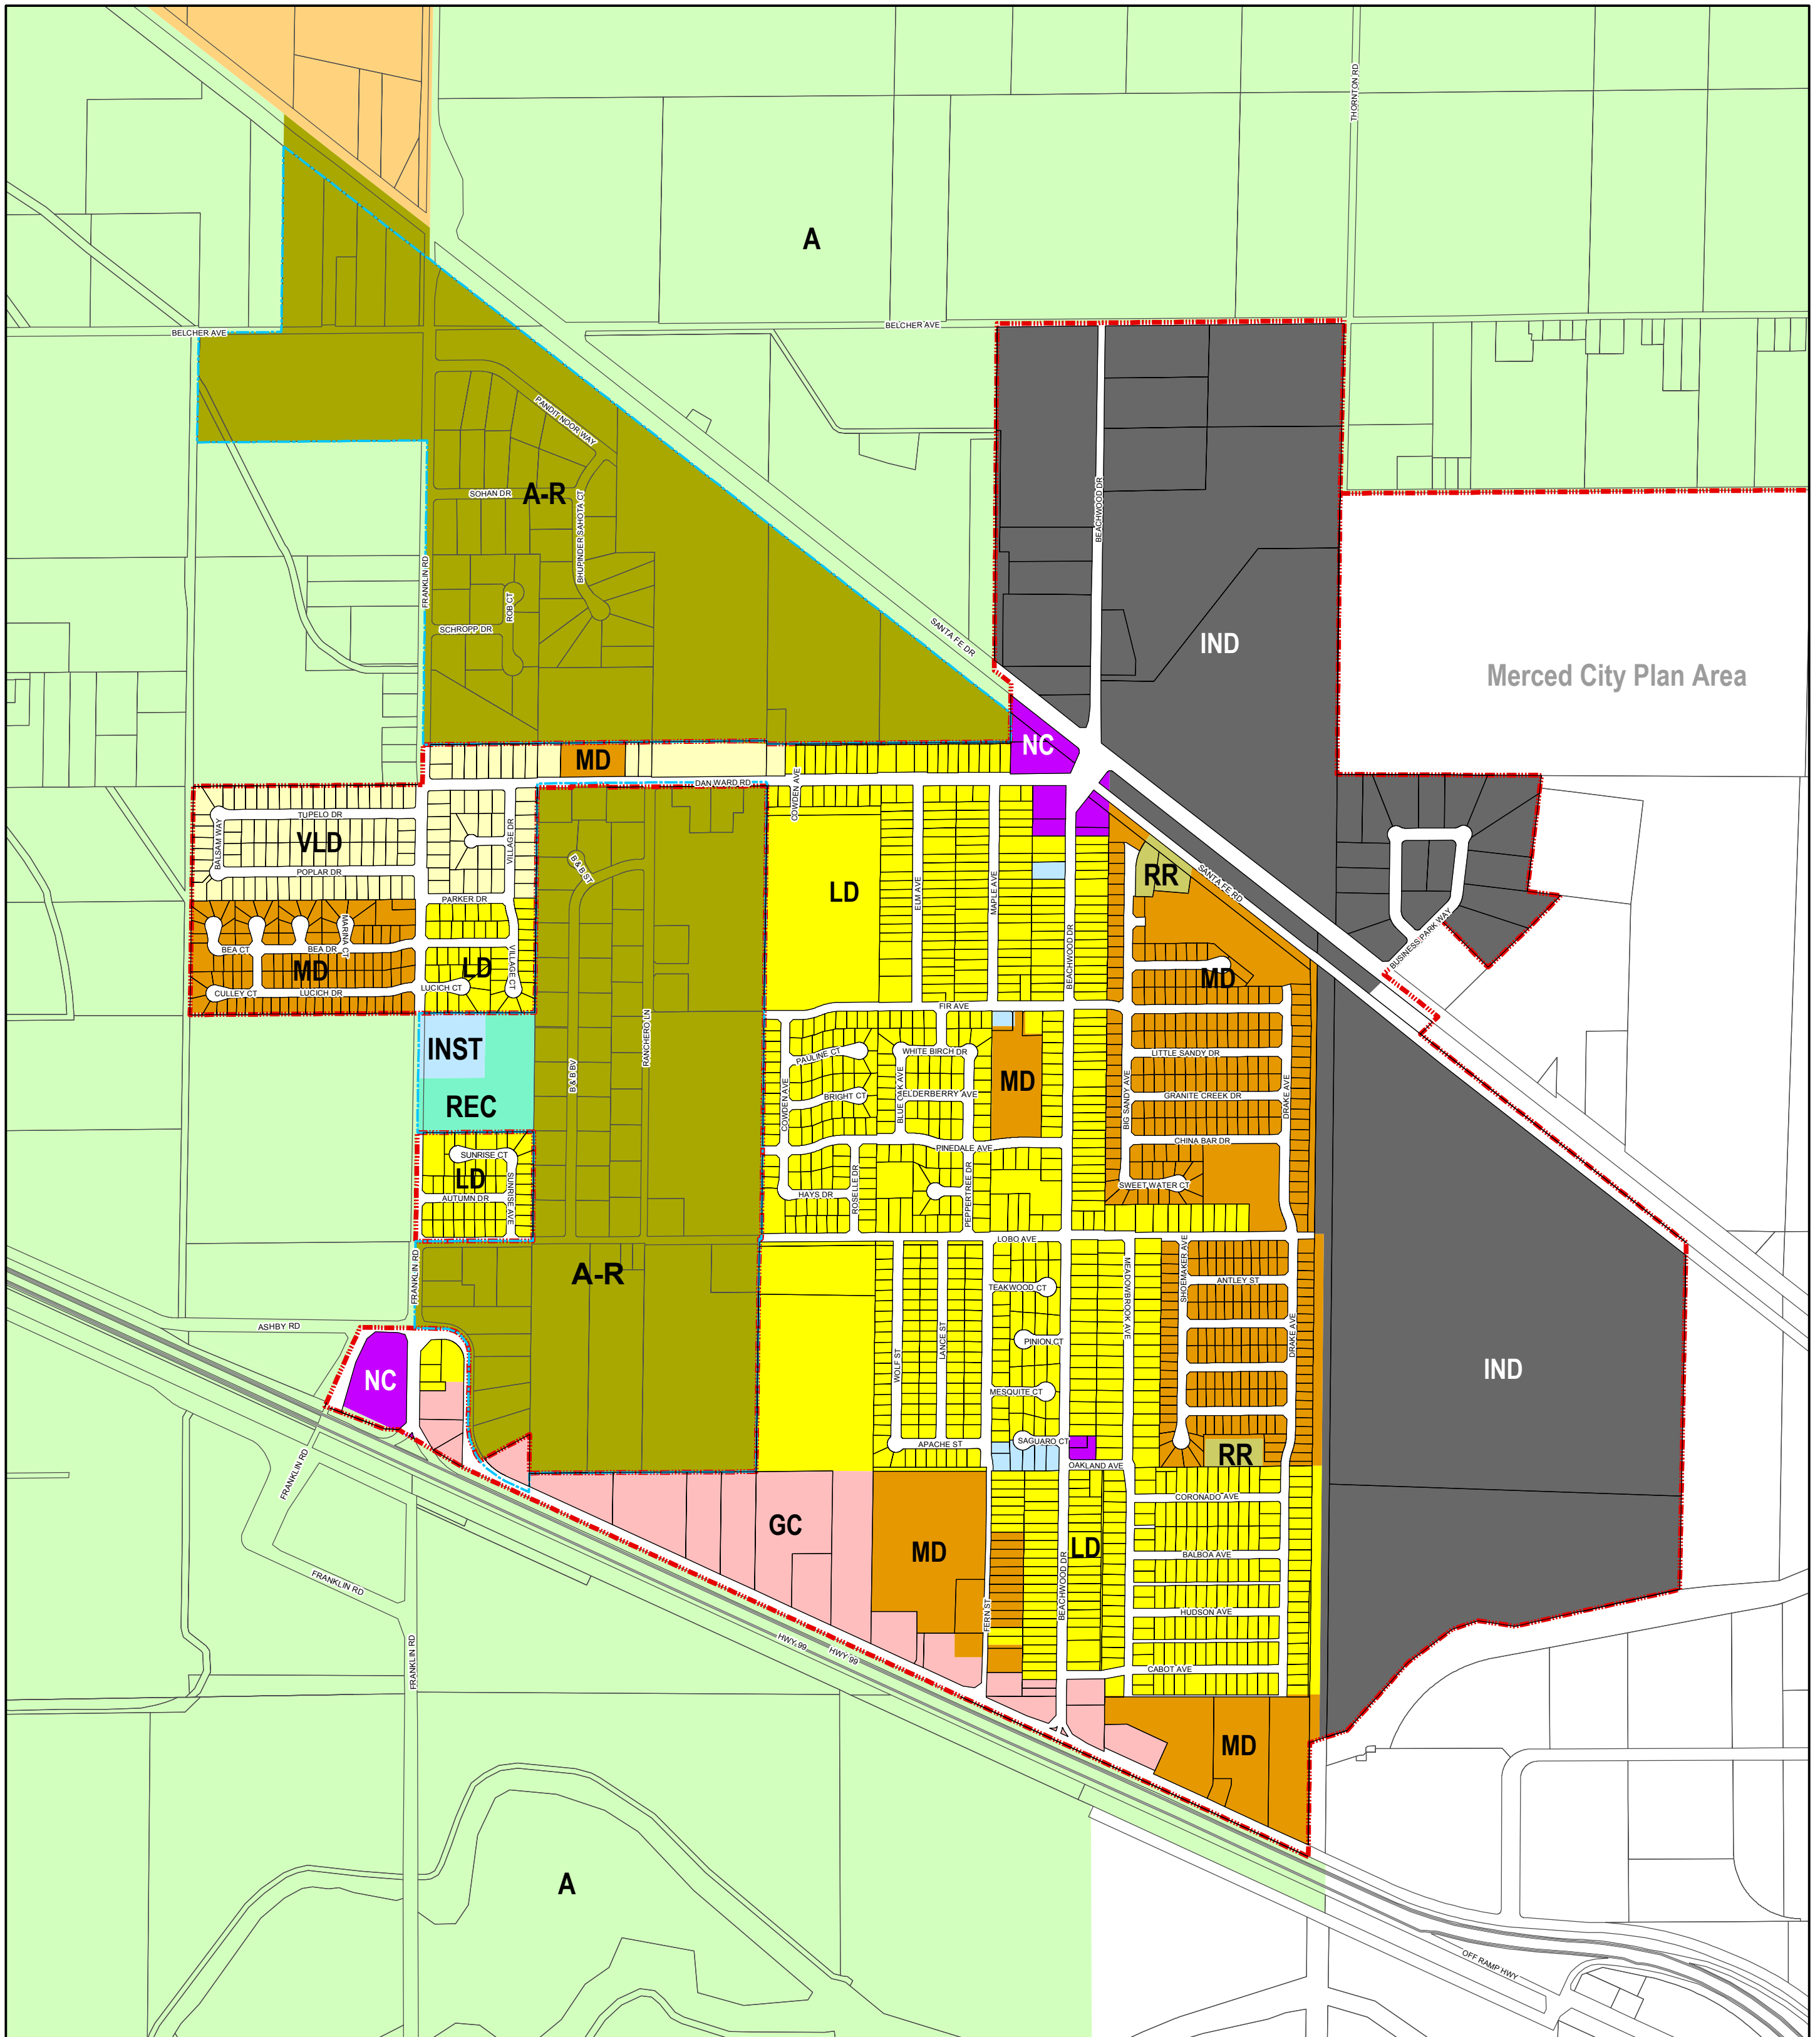

General Plan - Community of Franklin-Beachwood

Merced Data
Special Services, Inc.
369 W. 18th Street
Merced, CA 95340
(209) 723-3153
FAX (209) 723-0322

Legend
Merced County General Plan

Highway	A - Agricultural	GC - General Commercial	VLD - Very Low Density Residential
SUDP	A-R - Agricultural Residential	NC - Neighborhood Commercial	LD - Low Density Residential
RRC	IND - Industrial	INST - Institutional/Public Facilities	MD - Medium Density Residential
Parcels	REC - Recreational	RR - Residential Reserve	

Data Sources: Merced County Planning Dept.
Merced County Association of Governments
Updated: November 15, 2007
Disclaimer: The information displayed on this map is for reference purposes only. Any questions regarding this map should be directed to the Merced County Planning Department.

0 350 700
Scale in Feet