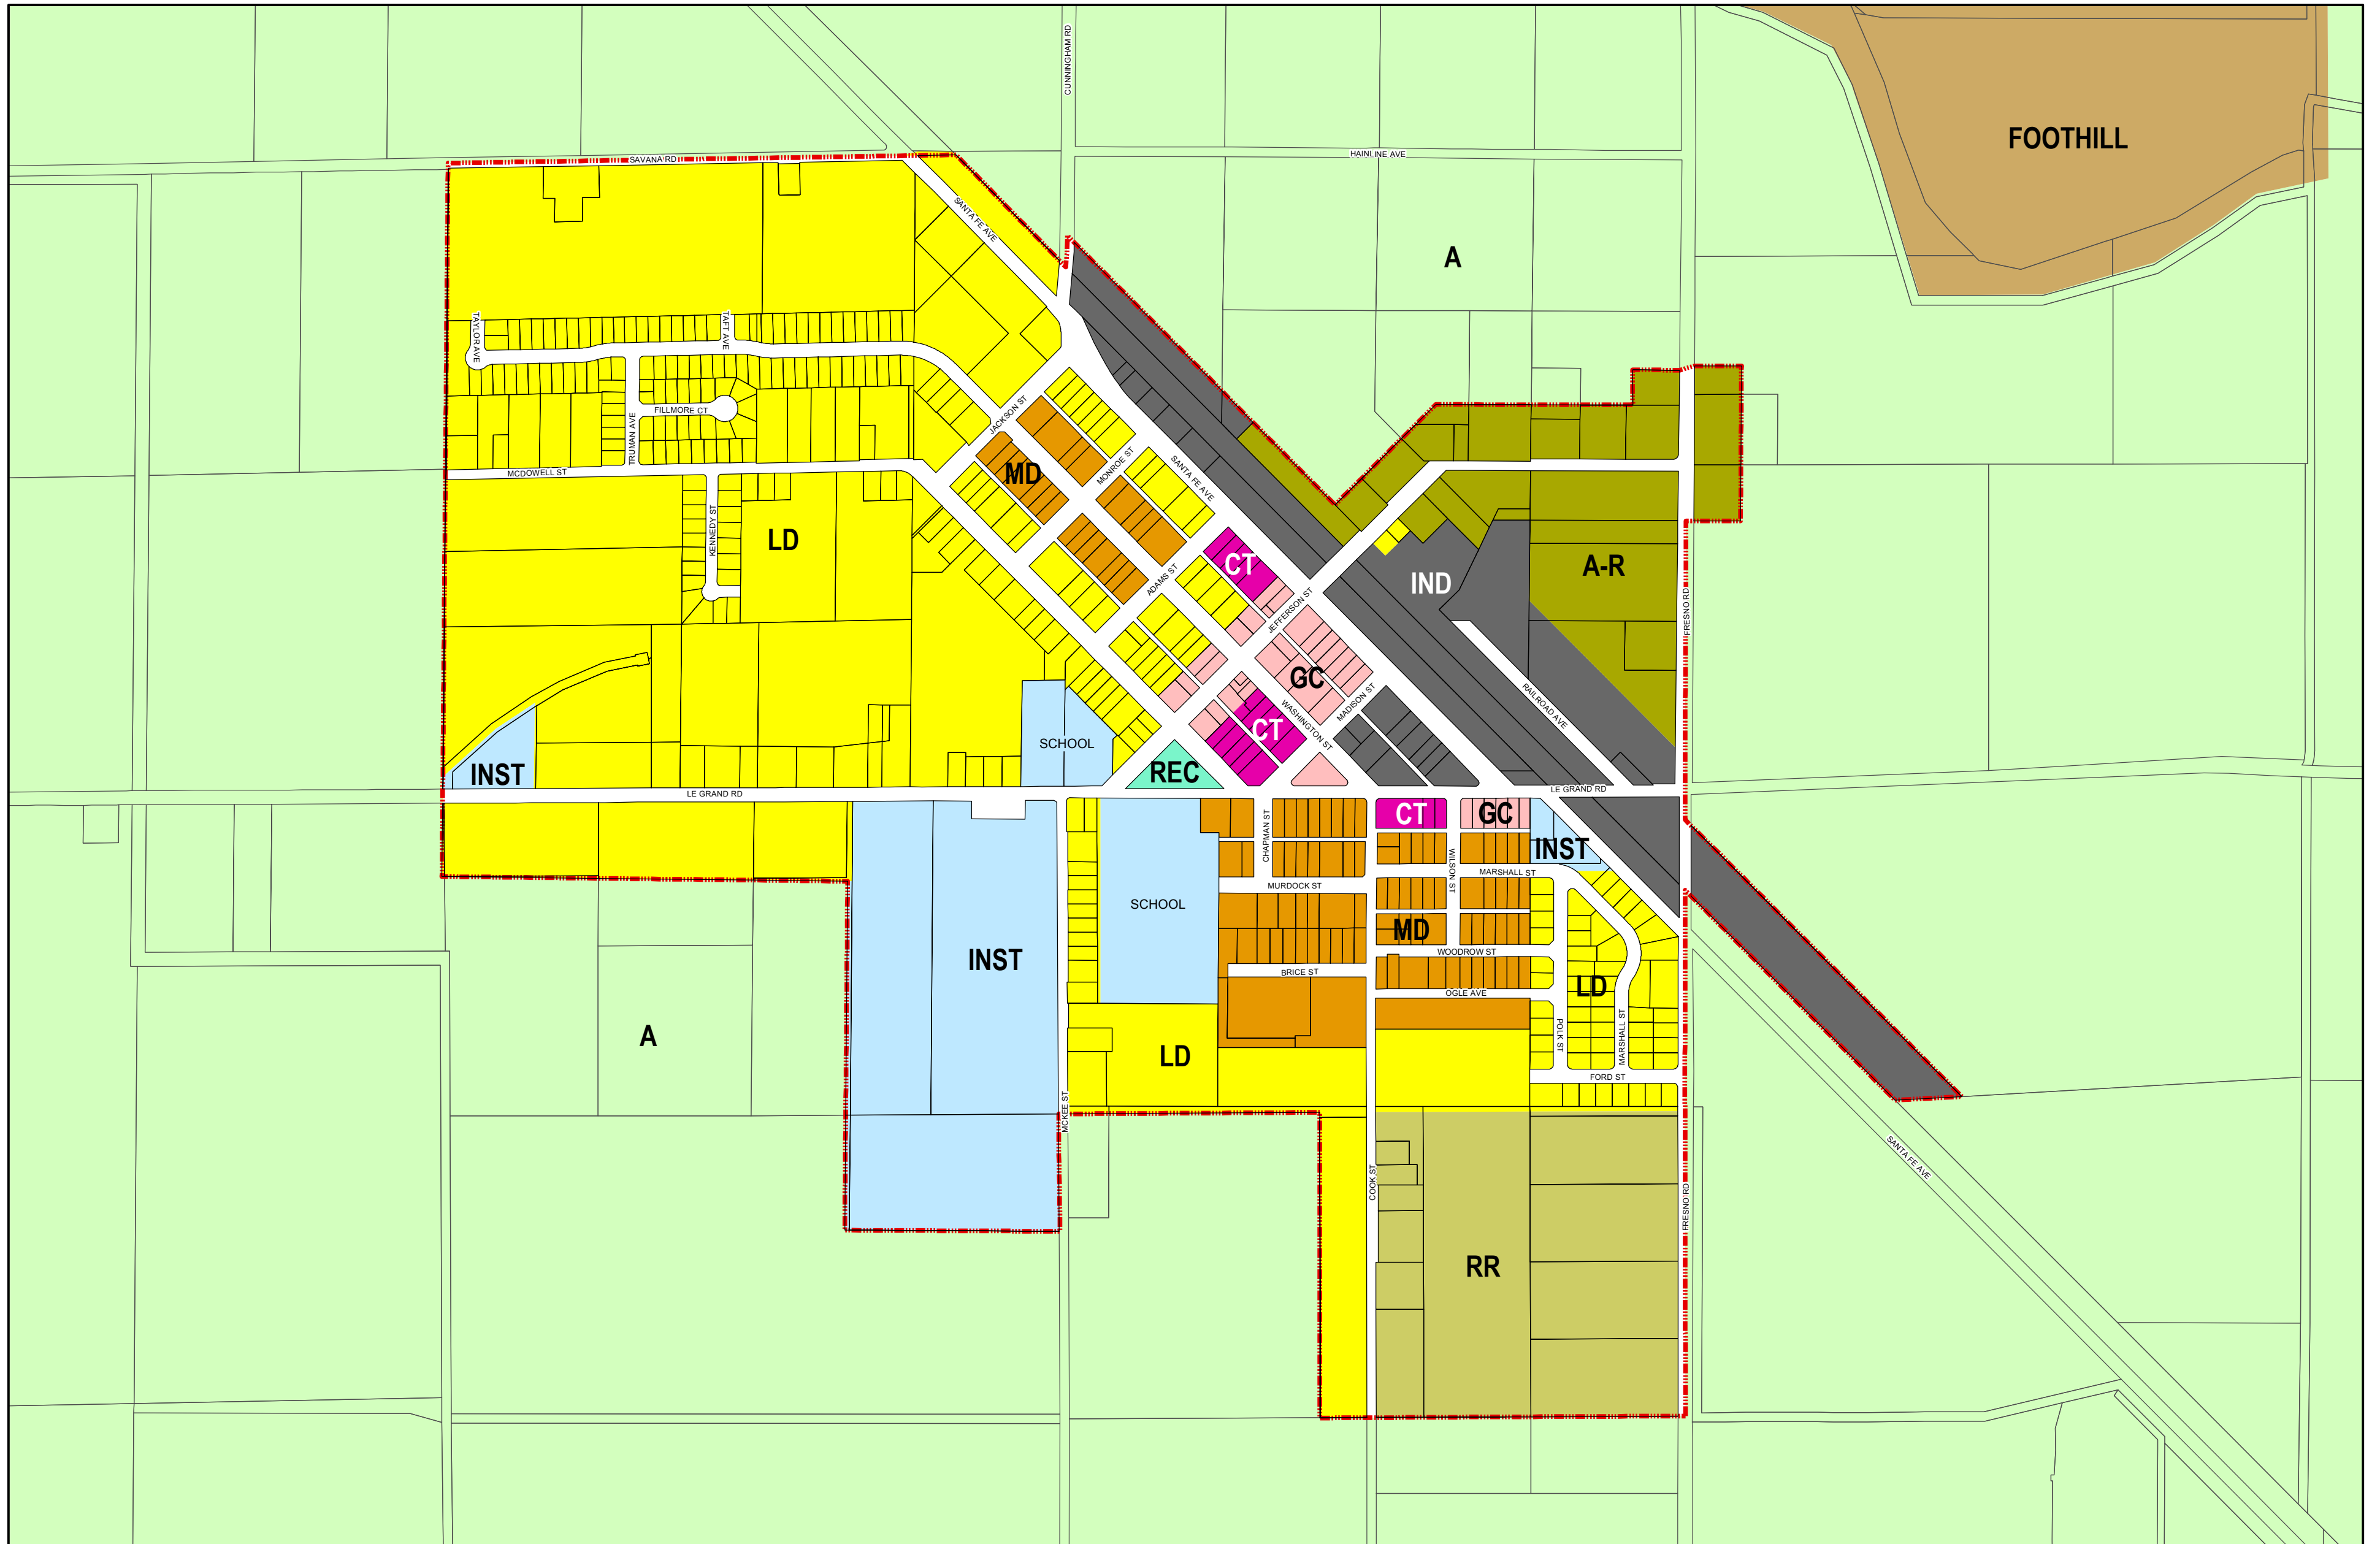

General Plan - Community of Le Grand

Merced Data
Special Services Inc.
369 W. 18th Street
Merced, CA 95340
(209) 723-3153
FAX (209) 723-0322

Legend Merced County General Plan

- | | | | |
|---------|--------------------------------|----------------------|---------------------------------|
| Highway | A-R - Agricultural Residential | IND - Industrial | LD - Low Density Residential |
| SUDP | GC - General Commercial | INST - Institutional | MD - Medium Density Residential |
| Parcels | CT - Commercial Transition | REC - Recreational | RR - Residential Reserve |

Data Sources: Merced County Planning Dept.
Merced County Association of Governments

Updated: November 15, 2007

Disclaimer: The information displayed on this map is for reference purposes only. Any questions regarding this map should be directed to the Merced County Planning Department.