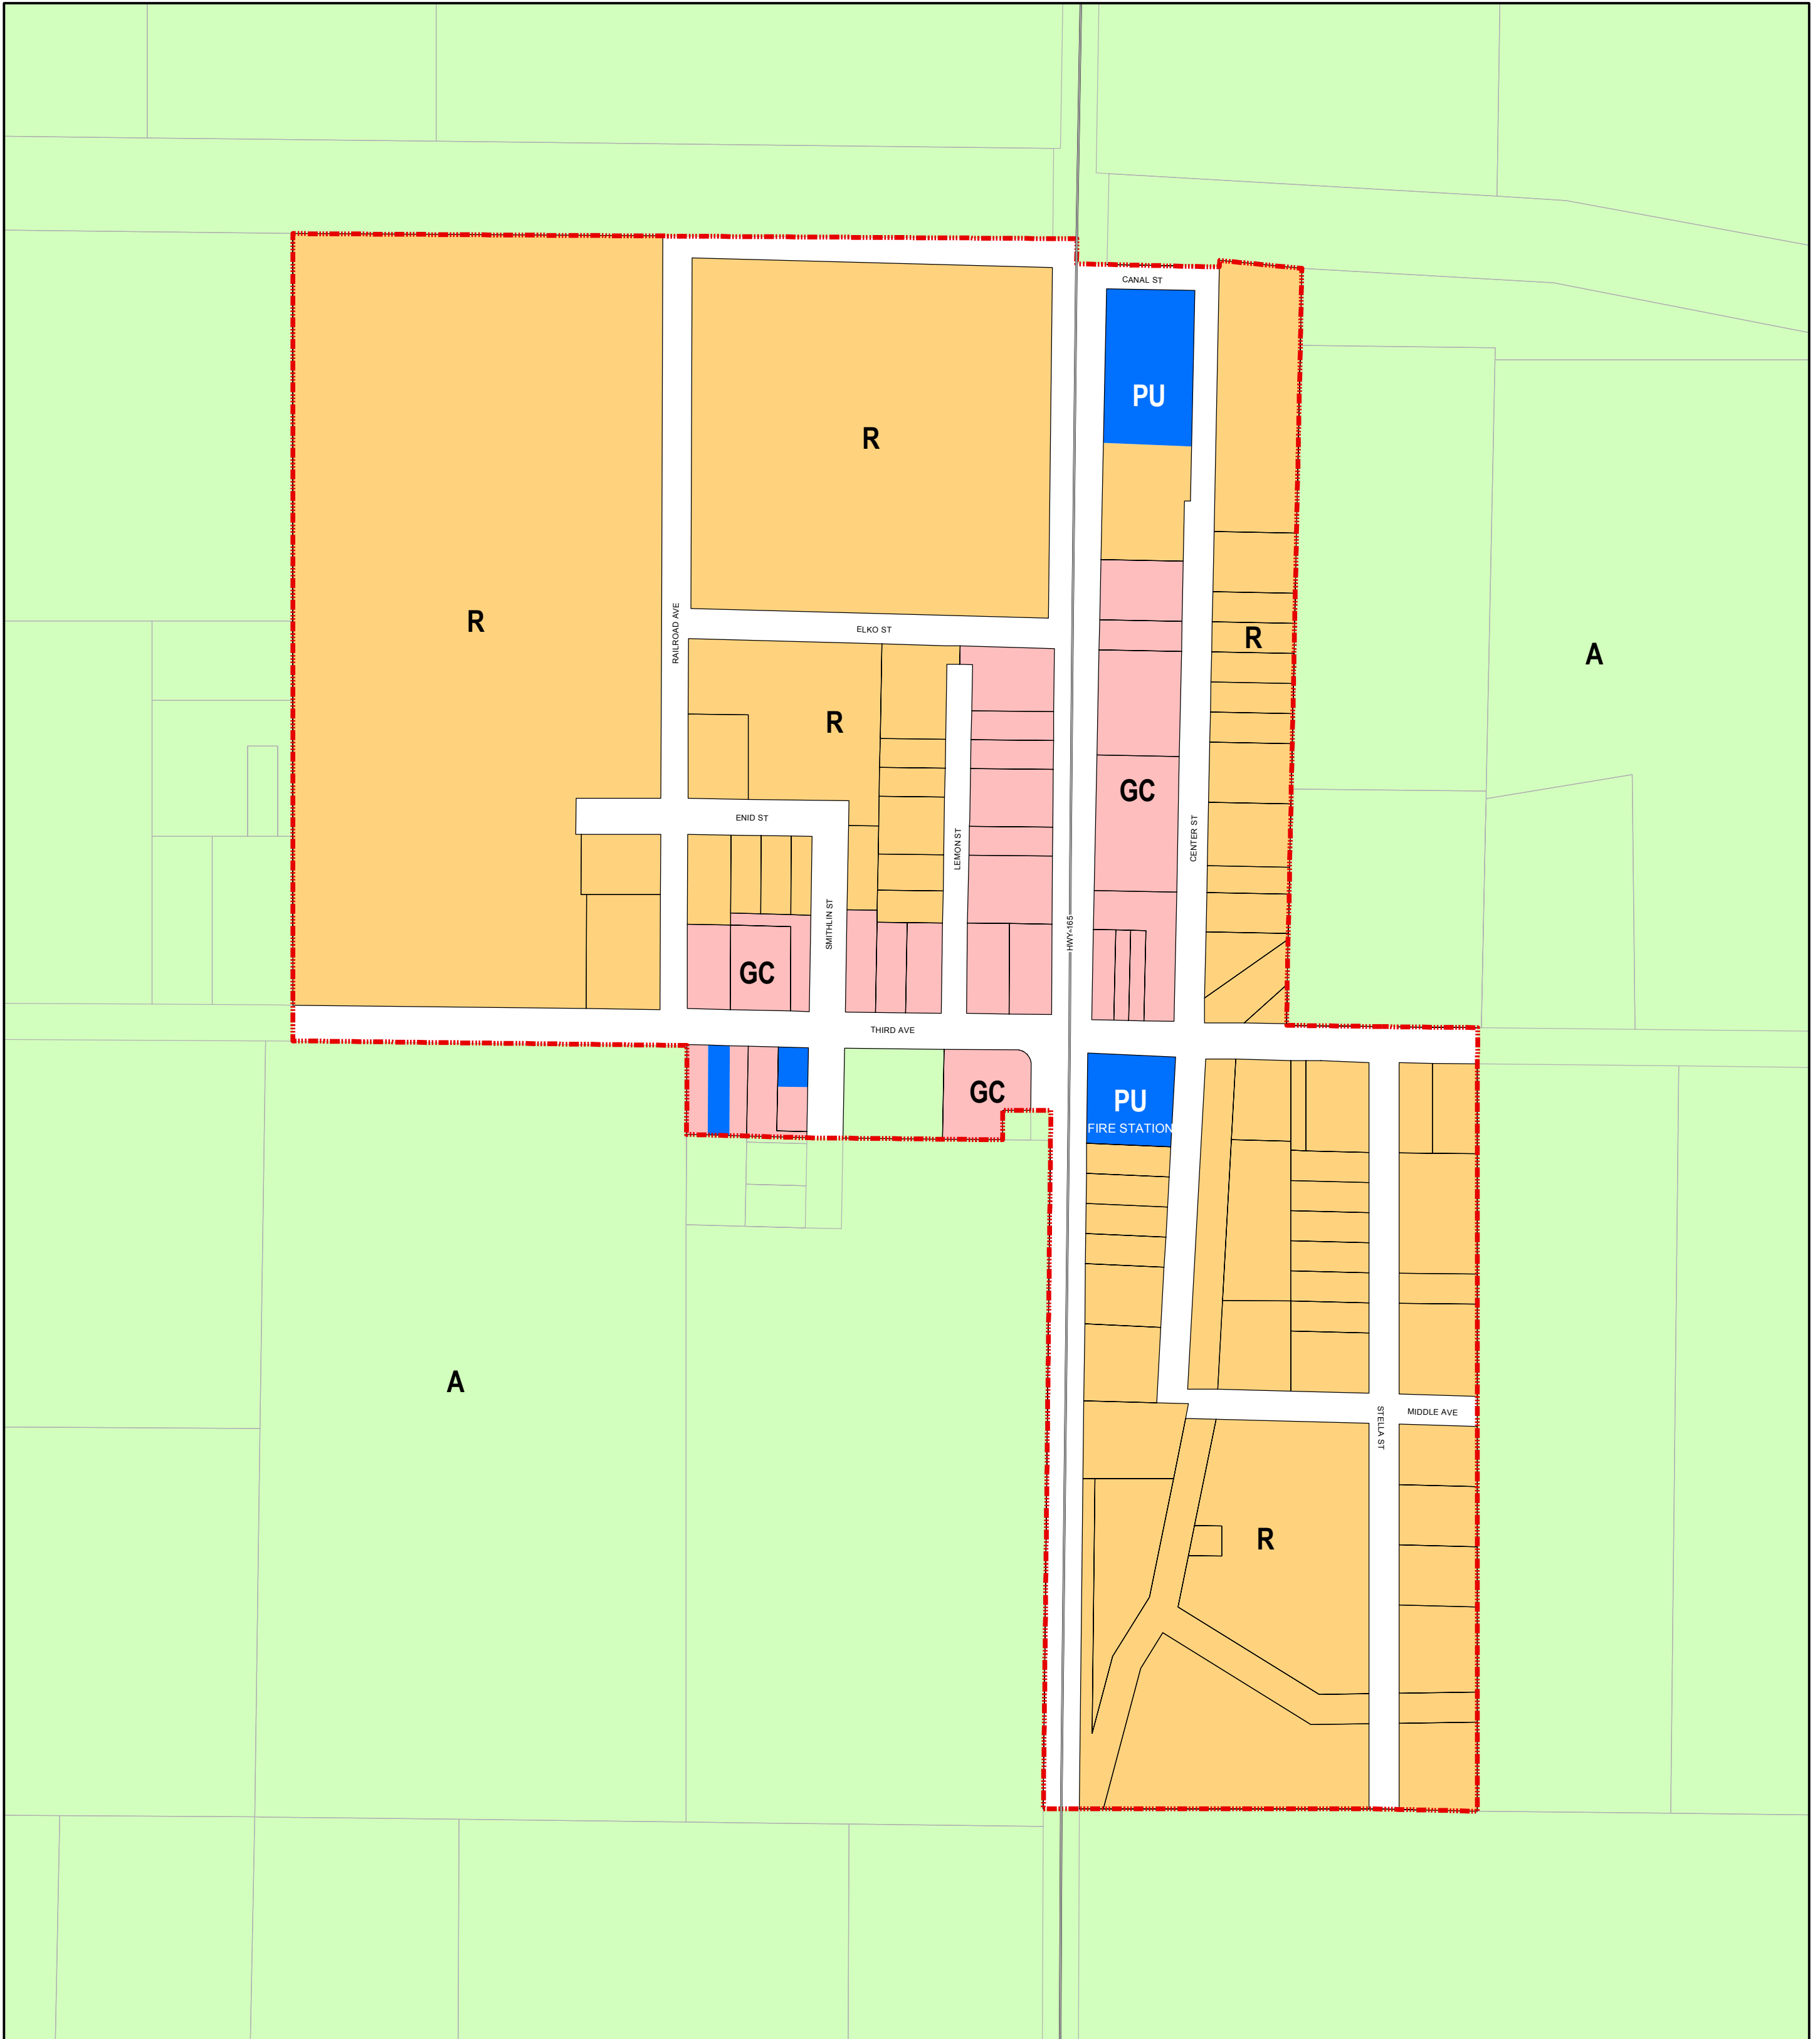

General Plan - Community of Stevinson

Merced Data
Special Services, Inc.
369 W. 18th Street
Merced, CA 95340
(209) 723-3153
FAX (209) 723-0322

Legend

Merced County General Plan

Highway	A - Agricultural	GC - General Commercial
SUDP	R - Residential	PU - Public Use
Parcels		

Data Sources: Merced County Planning Dept.
Merced County Association of Governments

Updated: November 19, 2007

200 100 0 200
Scale in Feet