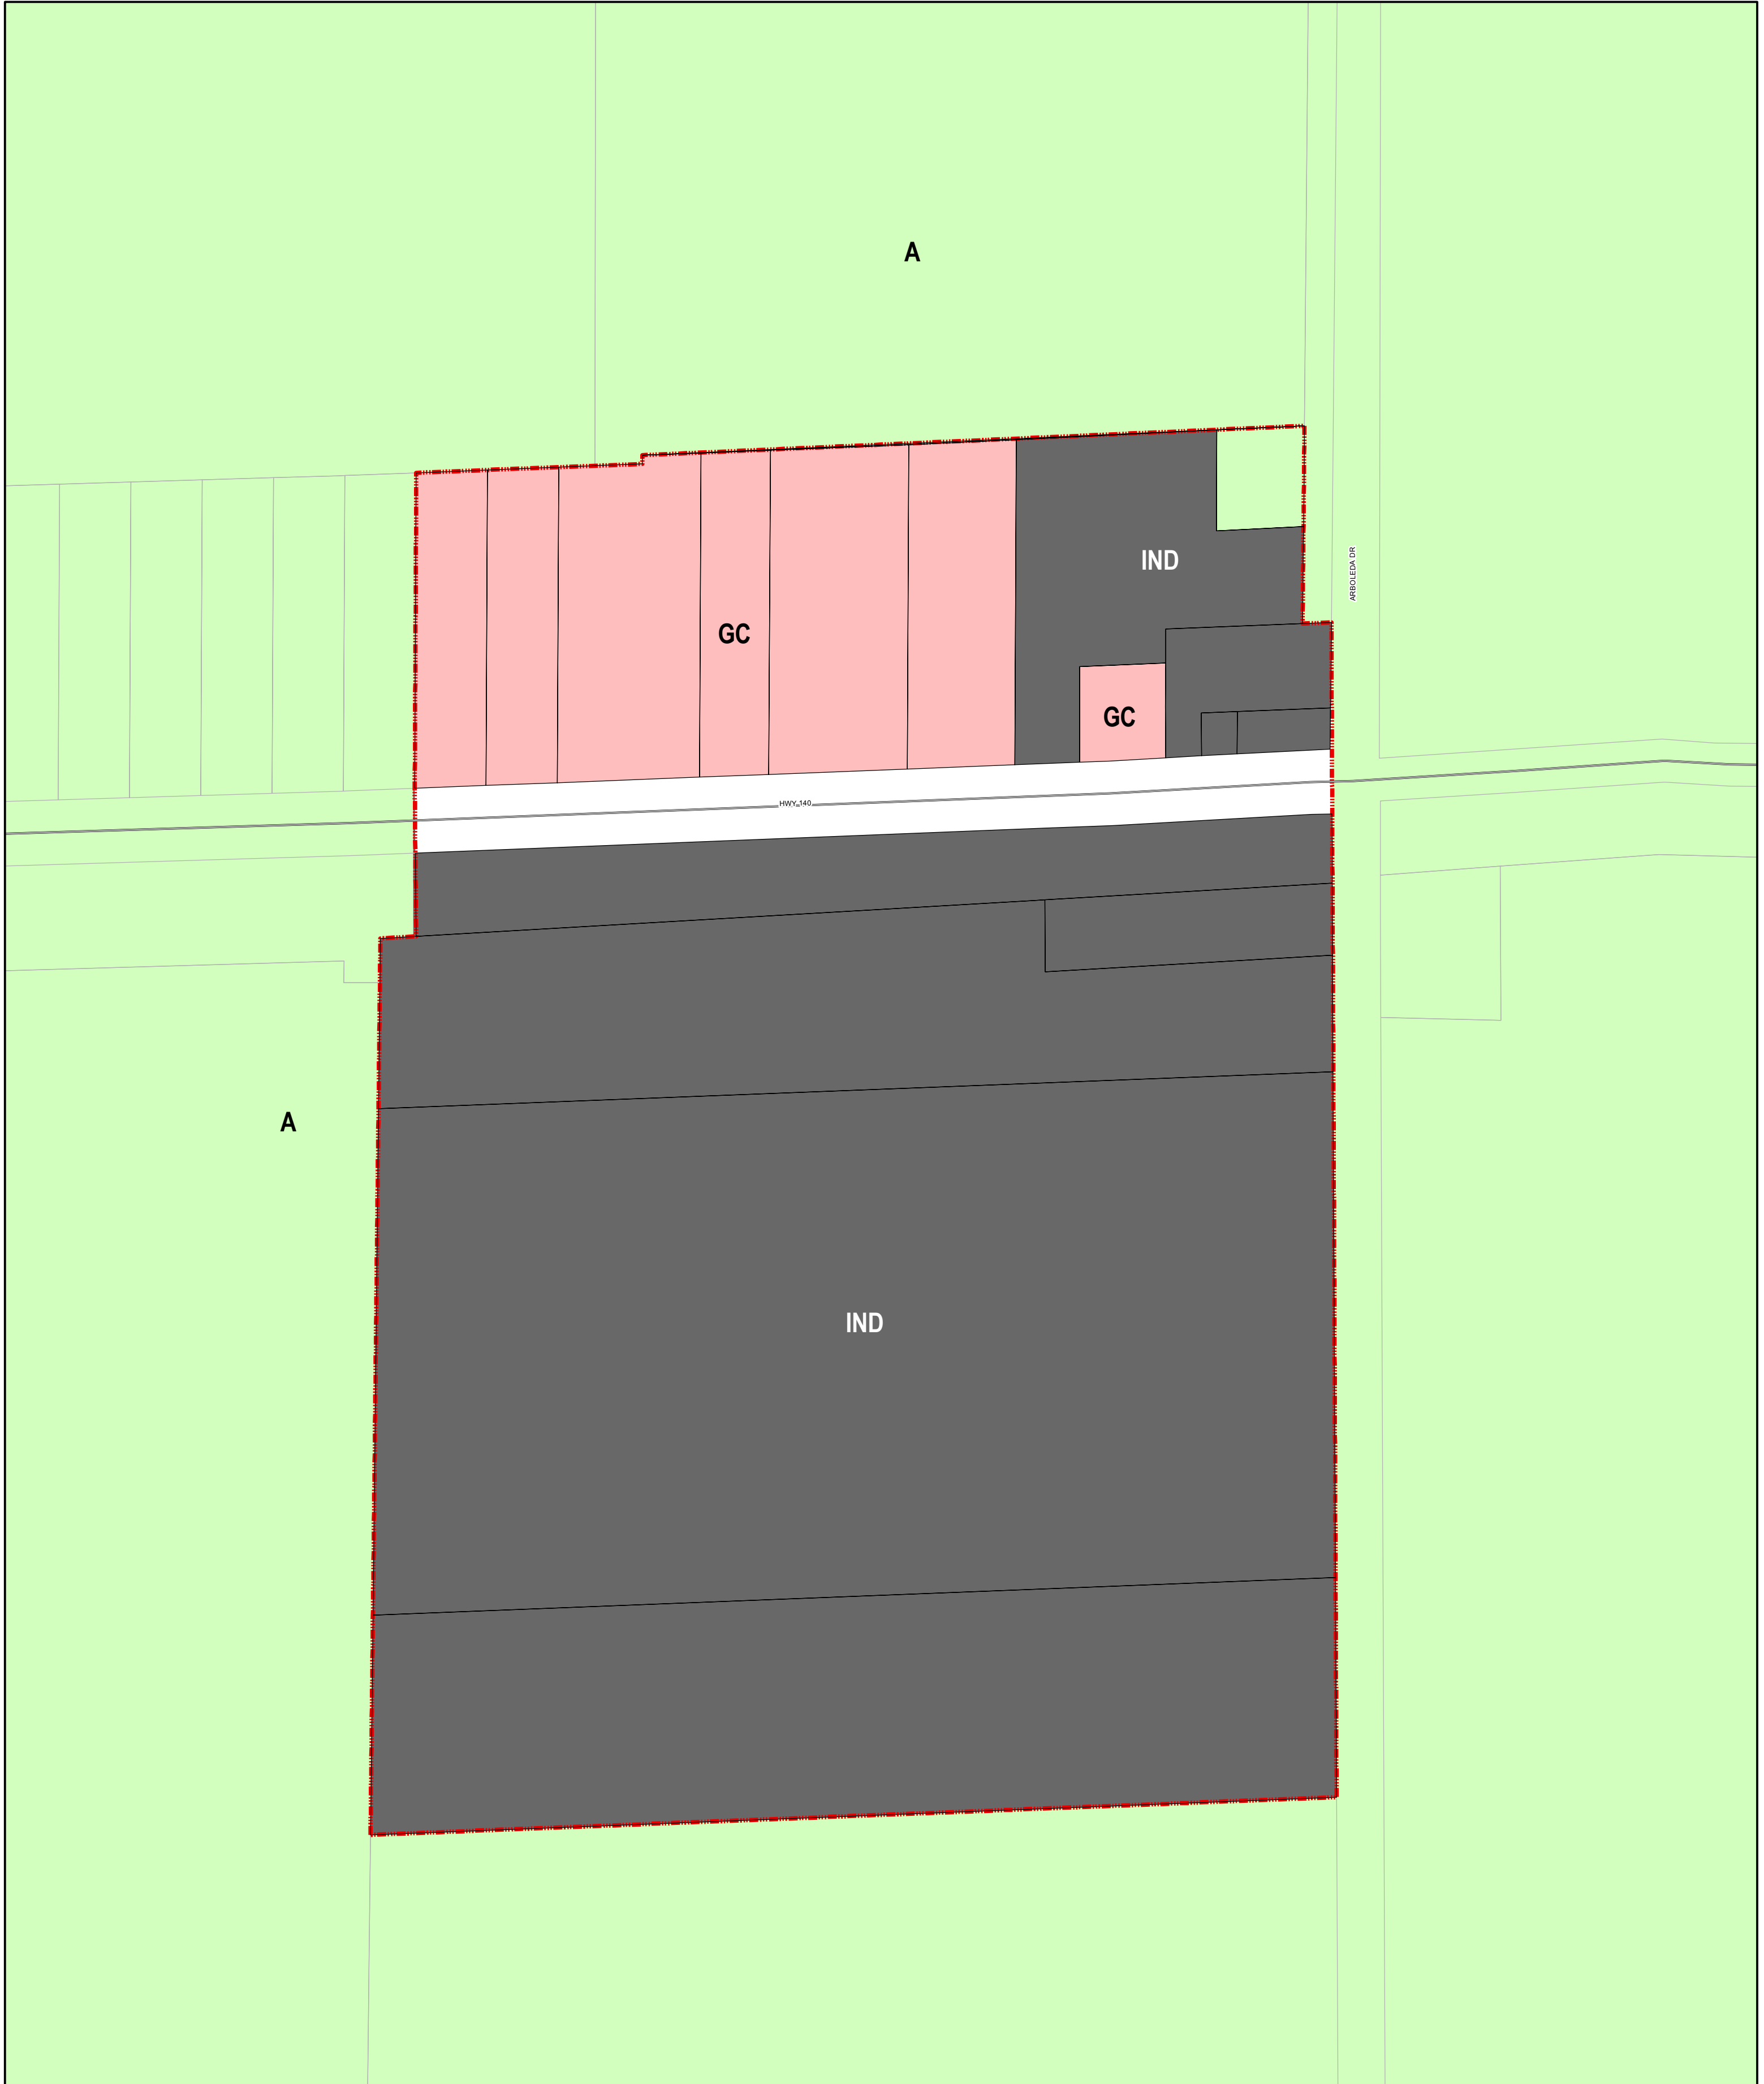

General Plan - Community of Tuttle

Merced Data
Special Services, Inc.
369 W. 18th Street
Merced, CA 95340
(209) 723-3153/340
FAX (209) 723-0322

Legend

1. Merced County General Plan
2. Highway
   - SUDP
   - Parcels
   - A - Agricultural
   - GC - General Commercial
   - IND - Industrial

Data Sources: Merced County Planning Dept.
Merced County Association of Governments

Updated: November 19, 2007