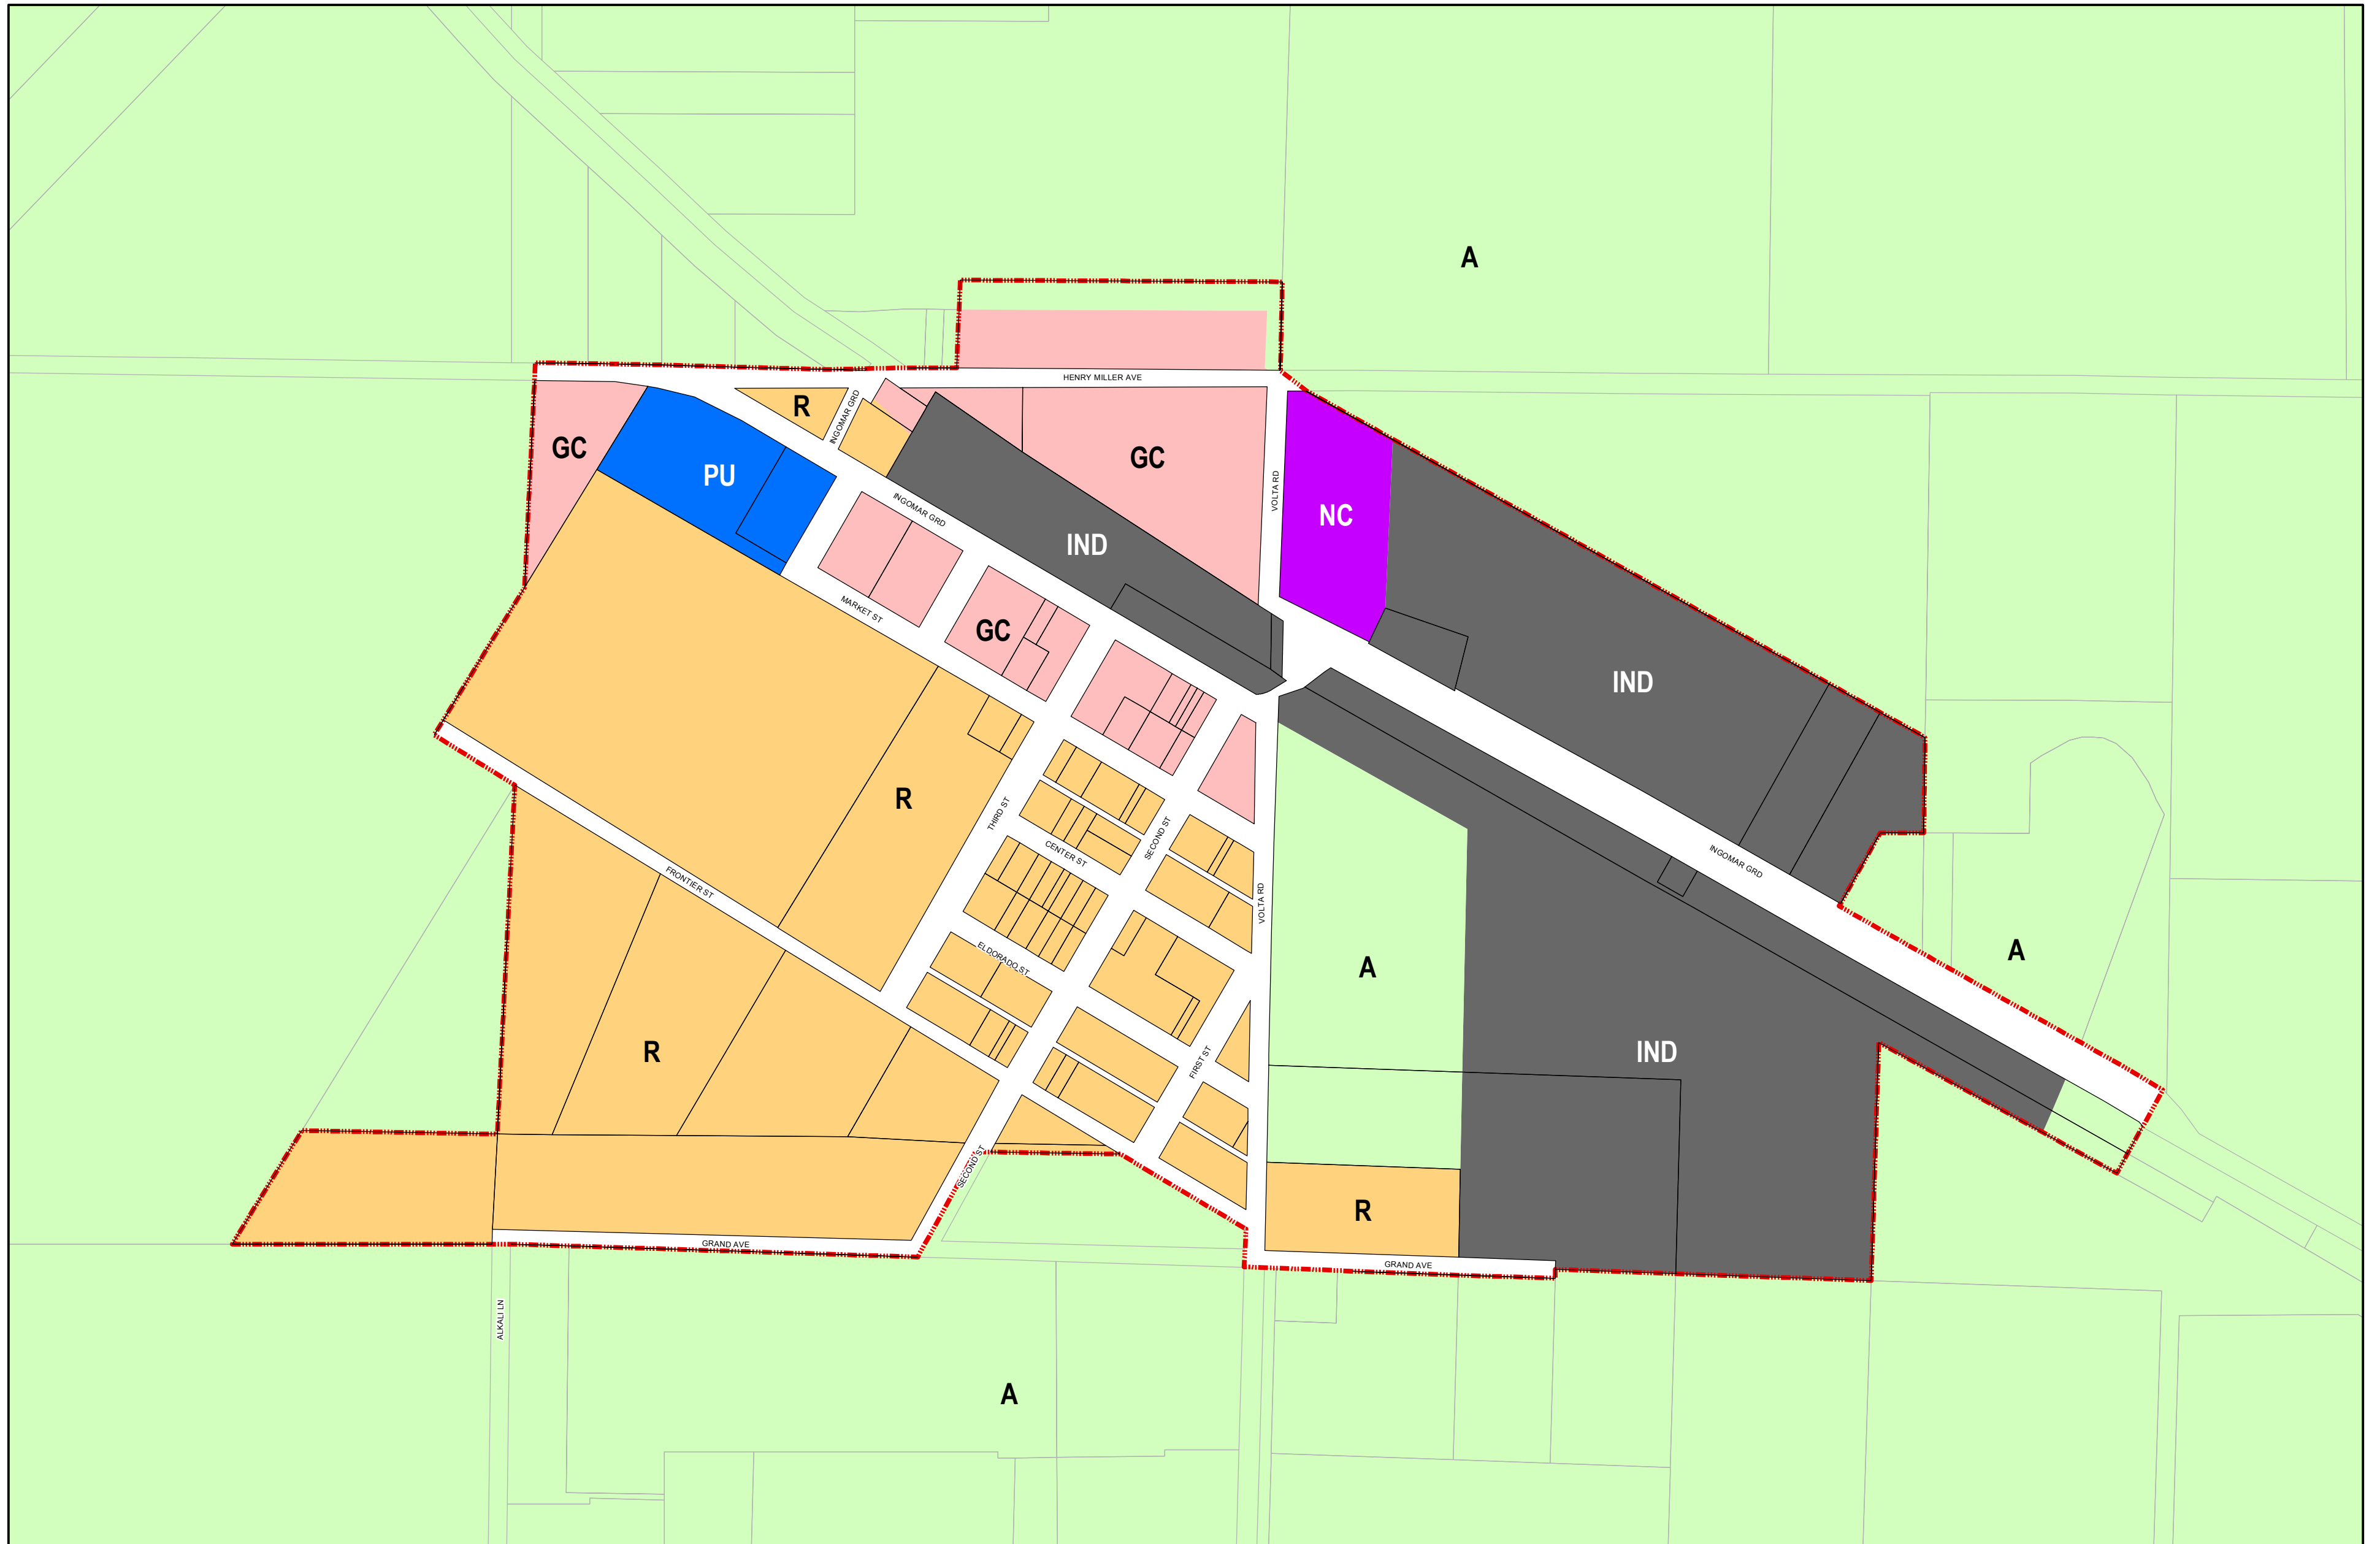

# General Plan - Community of Volta

Merced Data  
Special Services, Inc.  
369 W. 18th Street  
Merced, CA 95340  
(209) 723-3153  
FAX (209) 723-0322

**Legend**  
Merced County General Plan

 Highway	 A - Agricultural	 NC - Neighborhood Commercial
 SUDP	 GC - General Commercial	 PU - Public Use
 Parcels	 IND - Industrial	 R - Residential

Data Sources: Merced County Planning Dept,  
Merced County Association of Governments  
Updated: November 19, 2007  
Disclaimer: The information displayed on this map is for  
reference purposes only. Any questions regarding this map  
should be directed to the Merced County Planning Department.

Scale in Feet  
400 200 0 400